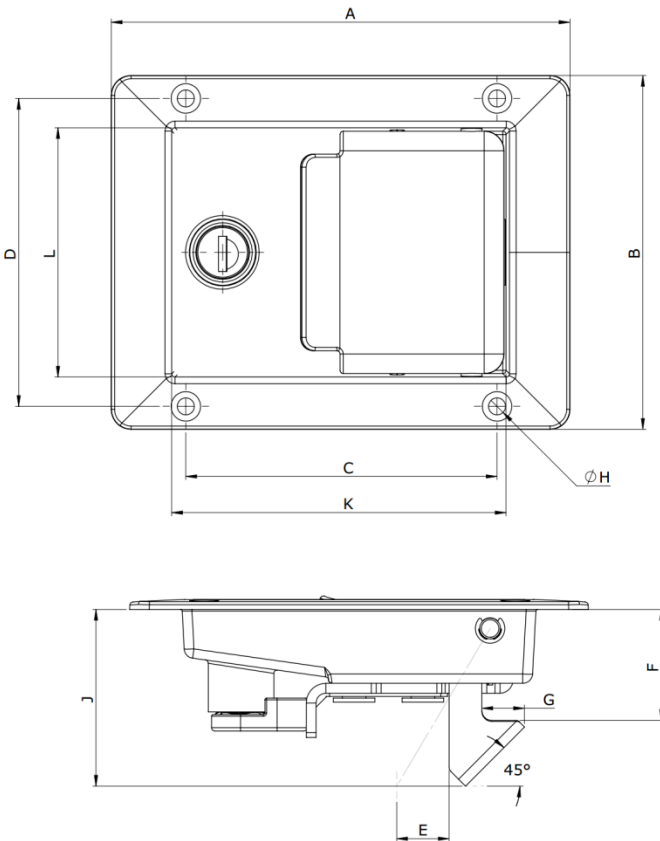

GC40 Budget Nylon Paddle Hook Latch

Features

- Designed with nylon material to provide a more economical option
- Stylish and fully featured, with functionalities similar to our standard paddle latch series
- Available in 2 models - standard hook or extended hook

Material

- 30% glass nylon filled

Product Performance

- 25,000 life cycle

GC40-G00475
(Standard hook latch)

Part No.	A	B	C	D	E	F	G	H	J	K	L
GC40-G00475	140	108	95	94	16	34	13	5	54	103	76
GC40-G00476						77	18				

Optional additional gasket GMP00502 reduces dimensions "F" and "J" by 2 mm