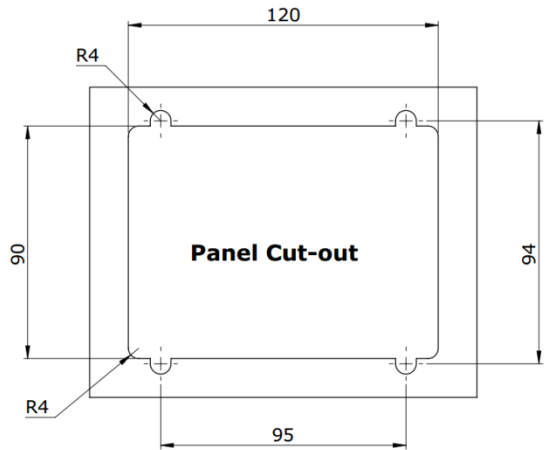

Material

- 30% glass nylon filled

Product Performance

- 25,000 life cycle

GC40-G00475
(Standard hook latch)

Part No.	A	B	C	D	E	F	G	H	J	K	L
GC40-G00475	140	108	95	94	16	34	13	5	54	103	76
GC40-G00476						77	18				

Optional additional gasket GMP00502 reduces dimensions "F" and "J" by 2 mm